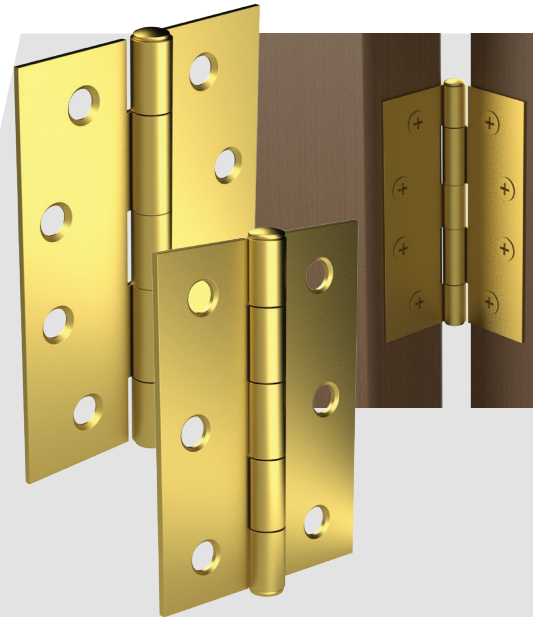

PRODUCT BULLETIN

Bulk Butt & Radius Butt Hinge Additions

BRASS PLATED BUTT HINGES & POLISHED CHROME RADIUS BUTT HINGE IN BULK PACKAGING FORMATS

ESTIMATED TIME OF ARRIVAL: LATE MAY

Suitable for use in building and commercial applications

KEY FEATURES AND BENEFITS

- Unique finish and hinge type combination that wasn't available previously in our range
- Bulk packaging format due to high-volume seller

PRODUCT CODE	BOX BARCODE	DESCRIPTION	PK QTY
NEW HBUFRR8560164	9337357512766	85 X 60 X 1.6mm BUTT HINGE FIXED PIN BRASS PLATED – BCD	12
NEW HBUFRR1075164	9337357512773	100 X 75 X 1.6mm BUTT HINGE FIXED PIN BRASS PLATED – BCD	12
NEW HRBLCC8958164	9337357512759	89 X 58 X 1.6mm RADIUS BUTT HINGE LOOSE PIN CHROME – BCD	12